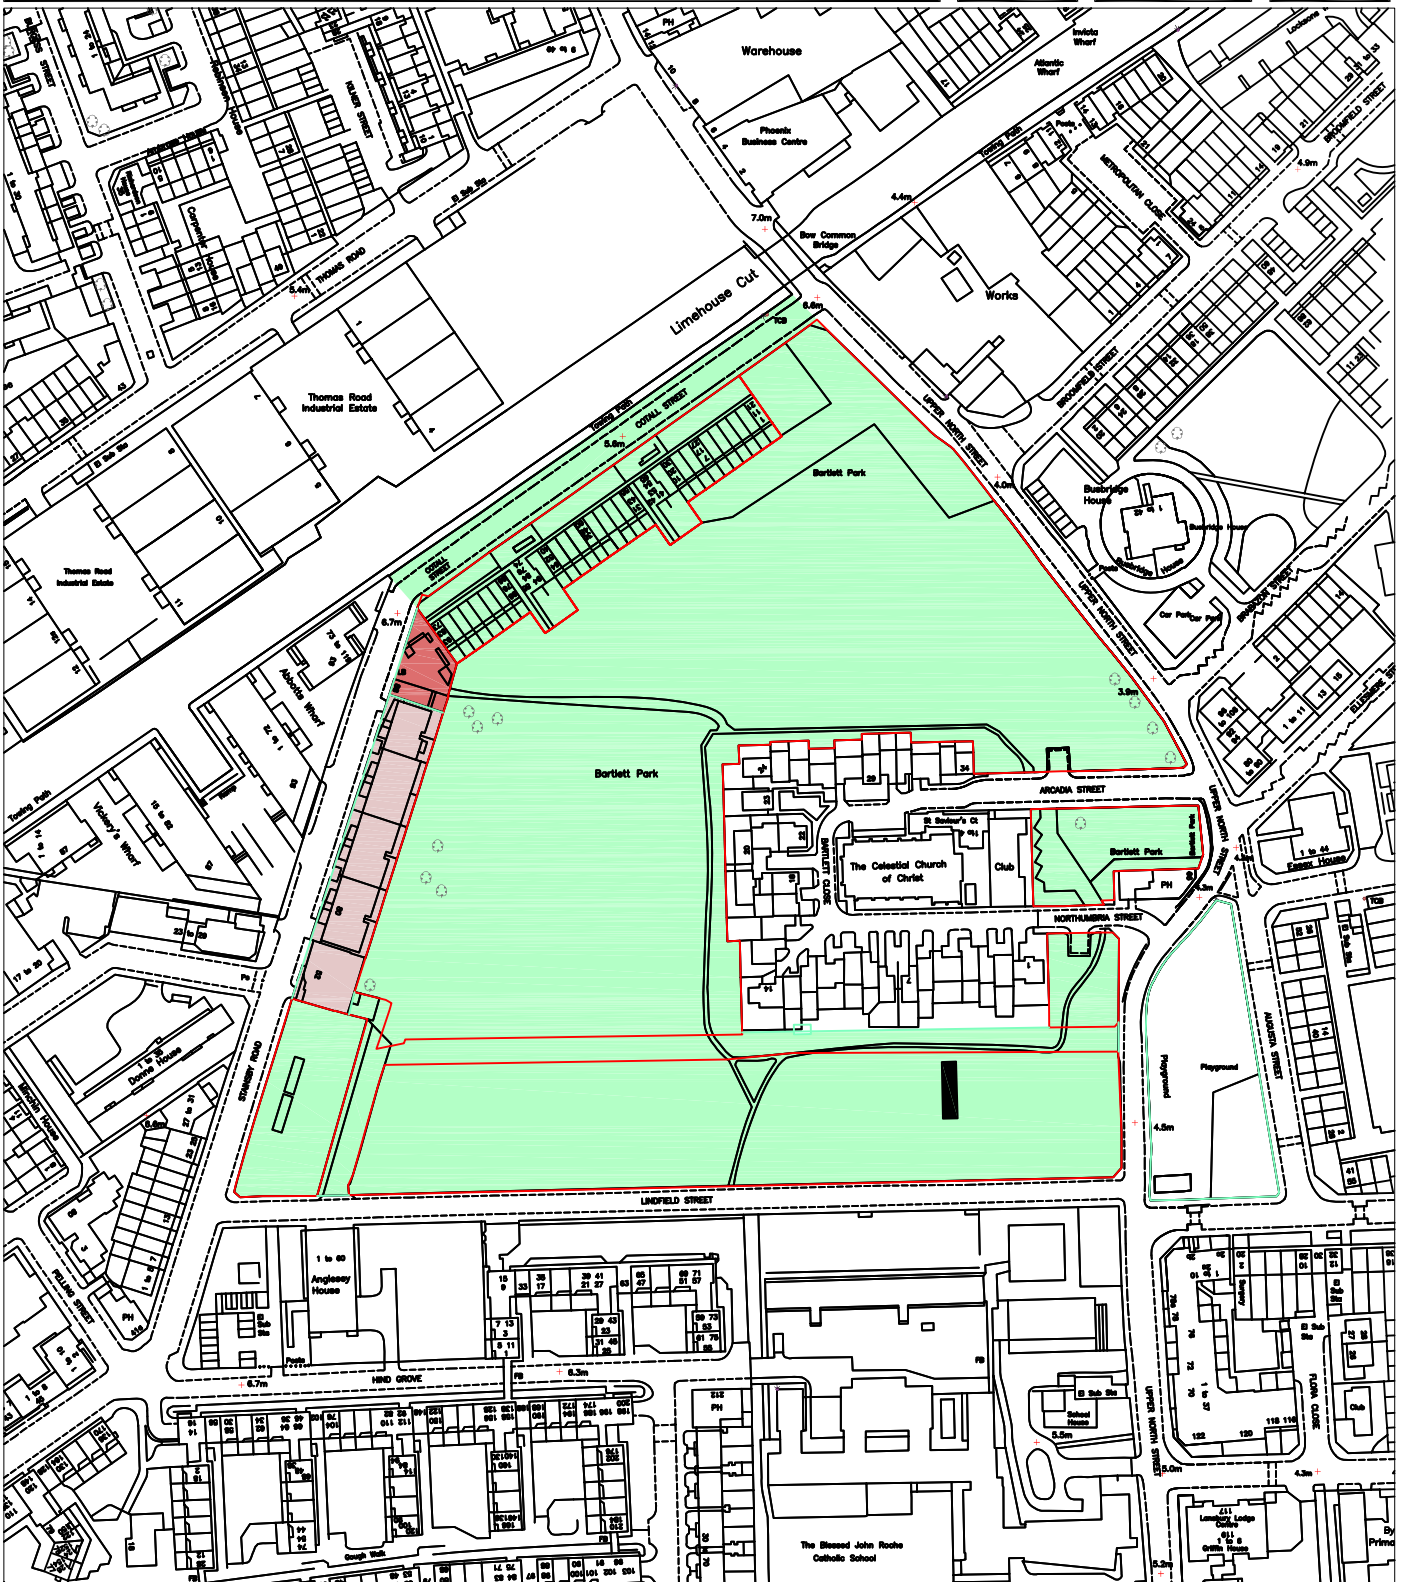

Title COTALL STREET, LONDON	Scale 1:2500	Date 23: 09 : 08	Dwg. No.
--------------------------------	-----------------	---------------------	----------

Legend:

-  Land in LB Tower Hamlets ownership
-  Land in East Thames Group ownership
-  Land in East Thames Group ownership Development Site